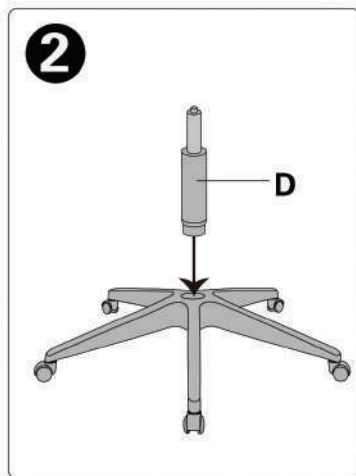

KIKO

CHAIR

BY

NAVODESK

USER MANUAL

WARNING

FAILURE TO FOLLOW THESE INSTRUCTIONS.
MAY RESULT IN SERIOUS INJURY

1. THIS PRODUCT IS DESIGNED FOR SITTING ONLY. DO NOT STAND ON THIS PRODUCT.
DO NOT USE IT AS A STEP LADDER.
2. DO NOT USE THIS PRODUCT UNLESS ALL BOLTS AND PARTS ARE FIRMLY TIGHTENED.
3. IF ANY PARTS ARE MISSING, DAMAGED OR WORN, STOP USING THIS PRODUCT.
REPAIR THE PRODUCT WITH THE REPLACEMENT PARTS FROM MANUFACTURER.
4. DO NOT SIT ON THE ARMREST OF THE PRODUCT.
5. THIS PRODUCT IS DESIGNED FOR ONE PERSON SITTING AT A TIME.
6. KEEP OUT OF REACH OF CHILDREN UNDER THE AGE OF 10 UNLESS ASSISTANCE
FROM AN ADULT IS PROVIDED.