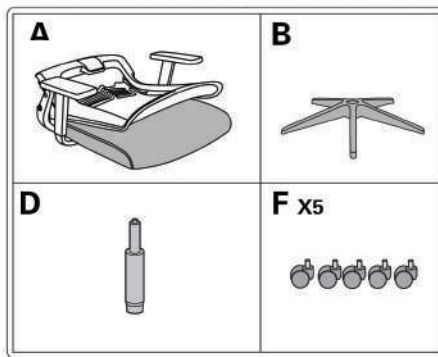

KIKO

CHAIR

BY

NAVODESK

USER MANUAL

WARNING

FAILURE TO FOLLOW THESE INSTRUCTIONS.
MAY RESULT IN SERIOUS INJURY

1. THIS PRODUCT IS DESIGNED FOR SITTING ONLY. DO NOT STAND ON THIS PRODUCT.
DO NOT USE IT AS A STEP LADDER.
2. DO NOT USE THIS PRODUCT UNLESS ALL BOLTS AND PARTS ARE FIRMLY TIGHTENED.
3. IF ANY PARTS ARE MISSING, DAMAGED OR WORN, STOP USING THIS PRODUCT.
REPAIR THE PRODUCT WITH THE REPLACEMENT PARTS FROM MANUFACTURER.
4. DO NOT SIT ON THE ARMREST OF THE PRODUCT.
5. THIS PRODUCT IS DESIGNED FOR ONE PERSON SITTING AT A TIME.
6. KEEP OUT OF REACH OF CHILDREN UNDER THE AGE OF 10 UNLESS ASSISTANCE
FROM AN ADULT IS PROVIDED.