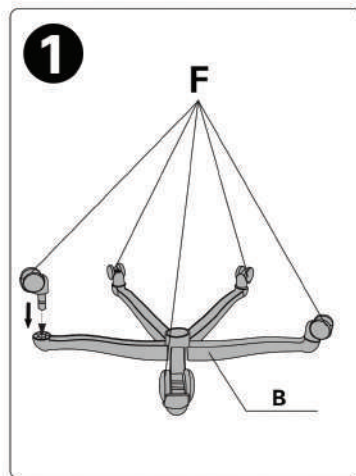

KIKO

CHAIR

BY

NAVODESK

USER MANUAL

WARNING

FAILURE TO FOLLOW THESE INSTRUCTIONS.
MAY RESULT IN SERIOUS INJURY

1. THIS PRODUCT IS DESIGNED FOR SITTING ONLY. DO NOT STAND ON THIS PRODUCT.
DO NOT USE IT AS A STEP LADDER.
2. DO NOT USE THIS PRODUCT UNLESS ALL BOLTS AND PARTS ARE FIRMLY TIGHTENED.
3. IF ANY PARTS ARE MISSING, DAMAGED OR WORN, STOP USING THIS PRODUCT.
REPAIR THE PRODUCT WITH THE REPLACEMENT PARTS FROM MANUFACTURER.
4. DO NOT SIT ON THE ARMREST OF THE PRODUCT.
5. THIS PRODUCT IS DESIGNED FOR ONE PERSON SITTING AT A TIME.
6. KEEP OUT OF REACH OF CHILDREN UNDER THE AGE OF 10 UNLESS ASSISTANCE
FROM AN ADULT IS PROVIDED.