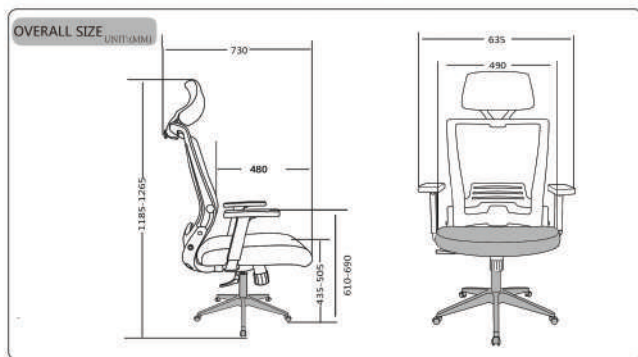

KIKO

CHAIR

BY

NAVODESK

USER MANUAL

WARNING

FAILURE TO FOLLOW THESE INSTRUCTIONS.
MAY RESULT IN SERIOUS INJURY

1. THIS PRODUCT IS DESIGNED FOR SITTING ONLY. DO NOT STAND ON THIS PRODUCT.
DO NOT USE IT AS A STEP LADDER.
2. DO NOT USE THIS PRODUCT UNLESS ALL BOLTS AND PARTS ARE FIRMLY TIGHTENED.
3. IF ANY PARTS ARE MISSING, DAMAGED OR WORN, STOP USING THIS PRODUCT.
REPAIR THE PRODUCT WITH THE REPLACEMENT PARTS FROM MANUFACTURER.
4. DO NOT SIT ON THE ARMREST OF THE PRODUCT.
5. THIS PRODUCT IS DESIGNED FOR ONE PERSON SITTING AT A TIME.
6. KEEP OUT OF REACH OF CHILDREN UNDER THE AGE OF 10 UNLESS ASSISTANCE
FROM AN ADULT IS PROVIDED.